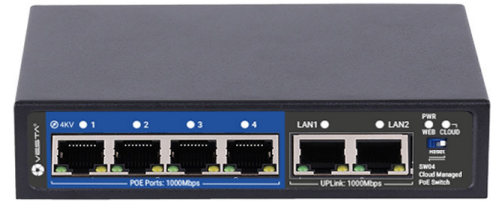

SW04

SW04

VESTA cloud-managed PoE switch with 4 Gigabit ports

- VESTA cloud-managed PoE switch
- 4 Gigabit PoE ports and 2 Gigabit cascade ports
- PoE power of 30W per port
- 52W internal power supply
- Manageable through the Vesta Advanced APP or local VSS software.

Reference / Model	SW04 / SW04
Technical features	
VESTA cloud-managed PoE switch	
4 RJ45 1000Mbps PoE ports	
2 cascading 1000Mbps RJ45 ports	
12G bandwidth	
8,928Mpps forwarding capacity	
2K address MAC table	
AC 100~240V input with 52W power supply	
1000Base-T transmission with 4 pair U/UTP or STP Cat5e or higher up to 100m	
100Base-TX transmission with 2 pairs U/UTP or STP Cat5 or higher up to 100m (100ft)	
10Base-TX transmission with 2 pairs U/UTP or STP Cat5e or higher up to 250 m (820 ft)	
Compatible with IEEE 802.3af/at PoE equipment	
Compatible with certified non-standard PoE equipment	
Functionalities	
Manageable via Vesta Advanced APP or local VSS software	